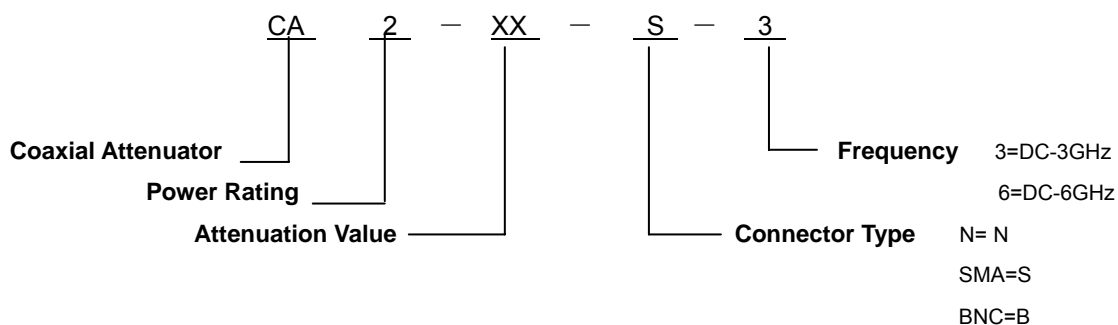

Coaxial Attenuators

Part Number: CA5-XX-S3-3

Electrical Specifications

- ✧ **Nominal Impedance:** 50 Ω
- ✧ **Power Rating:** 5W
- ✧ **Frequency:** DC-3GHz
- ✧ **VSWR (Max.):** 1.20:1
- ✧ **Attenuation & Tol. :**
 - 1-10dB ±0.6dB
 - 11-20dB ±0.8dB
 - 21-30dB ±1.0dB
- ✧ **Connector Type:** SMA(Male/Female)
- ✧ **Operating Temperature:** -55℃ to +85℃
- ✧ **Dimension:** Φ 15.5*32mm
- ✧ **Tolerance:** ±2%
- ✧ **Net Weight:** 8.8g
- ✧ **RoHS Compliant**

Outline Drawing (mm)

HOW TO ORDER

Coaxial Attenuators

Part Number: CA5-XX-S3-8

Electrical Specifications

- ✧ **Nominal Impedance:** 50 Ω
- ✧ **Power Rating:** 5W
- ✧ **Frequency:** DC-8GHz
- ✧ **VSWR (Max.):** 1.30:1
- ✧ **Attenuation & Tol. :**
 - 1-10dB ±0.6dB
 - 11-20dB ±0.8dB
 - 21-30dB ±1.0dB
- ✧ **Connector Type:** SMA(Male/Female)
- ✧ **Operating Temperature:** -55℃ to +85℃
- ✧ **Dimension:** Φ 15.5*32mm
- ✧ **Tolerance:** ±2%
- ✧ **Net Weight:** 8.8g
- ✧ **RoHS Compliant**

Outline Drawing (mm)

HOW TO ORDER

Coaxial Attenuators

Part Number: CA5-XX-S3-12.4

Electrical Specifications

- ✧ **Nominal Impedance:** 50 Ω
- ✧ **Power Rating:** 5W
- ✧ **Frequency:** DC-12.4GHz
- ✧ **VSWR (Max.):** 1.40:1
- ✧ **Attenuation & Tol. :**
 - 1-10dB ±0.8dB
 - 11-20dB ±0.8dB
 - 21-30dB ±1.0dB
- ✧ **Connector Type:** SMA(Male/Female)
- ✧ **Operating Temperature:** -55℃ to +85℃
- ✧ **Dimension:** Φ 15.5*32mm
- ✧ **Tolerance:** ±2%
- ✧ **Net Weight:** 8.8g
- ✧ **RoHS Compliant**

Outline Drawing (mm)

HOW TO ORDER

Coaxial Attenuators

Part Number: CA5-XX-S3-18

Electrical Specifications

- ✧ **Nominal Impedance:** 50 Ω
- ✧ **Power Rating:** 5W
- ✧ **Frequency:** DC-18GHz
- ✧ **VSWR (Max.):** 1.45:1
- ✧ **Attenuation & Tol. :**
 - 1-10dB ±0.9dB
 - 11-20dB ±1.1dB
 - 21-30dB ±1.1dB
- ✧ **Connector Type:** SMA(Male/Female)
- ✧ **Operating Temperature:** -55℃ to +85℃
- ✧ **Dimension:** Φ 15.5*32mm
- ✧ **Tolerance:** ±2%
- ✧ **Net Weight:** 8.8g
- ✧ **RoHS Compliant**