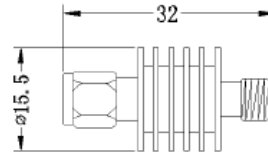

Coaxial Attenuators

Part Number: CA5-XX-S3-3

Electrical Specifications

- ✧ **Nominal Impedance:** 50 Ω
- ✧ **Power Rating:** 5W
- ✧ **Frequency:** DC-3GHz
- ✧ **VSWR (Max.):** 1.20:1
- ✧ **Attenuation & Tol. :**
 - 1-10dB ±0.6dB
 - 11-20dB ±0.8dB
 - 21-30dB ±1.0dB
- ✧ **Connector Type:** SMA(Male/Female)
- ✧ **Operating Temperature:** -55℃ to +85℃
- ✧ **Dimension:** Φ 15.5*32mm
- ✧ **Tolerance:** ±2%
- ✧ **Net Weight:** 8.8g
- ✧ **RoHS Compliant**

Outline Drawing (mm)

HOW TO ORDER

Coaxial Attenuators

Part Number: CA5-XX-S3-8

Electrical Specifications

- ✧ **Nominal Impedance:** 50 Ω
- ✧ **Power Rating:** 5W
- ✧ **Frequency:** DC-8GHz
- ✧ **VSWR (Max.):** 1.30:1
- ✧ **Attenuation & Tol. :**
 - 1-10dB ±0.6dB
 - 11-20dB ±0.8dB
 - 21-30dB ±1.0dB
- ✧ **Connector Type:** SMA(Male/Female)
- ✧ **Operating Temperature:** -55℃ to +85℃
- ✧ **Dimension:** Φ 15.5*32mm
- ✧ **Tolerance:** ±2%
- ✧ **Net Weight:** 8.8g
- ✧ **RoHS Compliant**

Outline Drawing (mm)

HOW TO ORDER

Coaxial Attenuators

Part Number: CA5-XX-S3-12.4

Electrical Specifications

- ✧ **Nominal Impedance:** 50 Ω
- ✧ **Power Rating:** 5W
- ✧ **Frequency:** DC-12.4GHz
- ✧ **VSWR (Max.):** 1.40:1
- ✧ **Attenuation & Tol. :**
 - 1-10dB ±0.8dB
 - 11-20dB ±0.8dB
 - 21-30dB ±1.0dB
- ✧ **Connector Type:** SMA(Male/Female)
- ✧ **Operating Temperature:** -55℃ to +85℃
- ✧ **Dimension:** Φ 15.5*32mm
- ✧ **Tolerance:** ±2%
- ✧ **Net Weight:** 8.8g
- ✧ **RoHS Compliant**

Outline Drawing (mm)

HOW TO ORDER

Coaxial Attenuators

Part Number: CA5-XX-S3-18

Electrical Specifications

- ✧ **Nominal Impedance:** 50 Ω
- ✧ **Power Rating:** 5W
- ✧ **Frequency:** DC-18GHz
- ✧ **VSWR (Max.):** 1.45:1
- ✧ **Attenuation & Tol. :**
 - 1-10dB ±0.9dB
 - 11-20dB ±1.1dB
 - 21-30dB ±1.1dB
- ✧ **Connector Type:** SMA(Male/Female)
- ✧ **Operating Temperature:** -55℃ to +85℃
- ✧ **Dimension:** Φ 15.5*32mm
- ✧ **Tolerance:** ±2%
- ✧ **Net Weight:** 8.8g
- ✧ **RoHS Compliant**