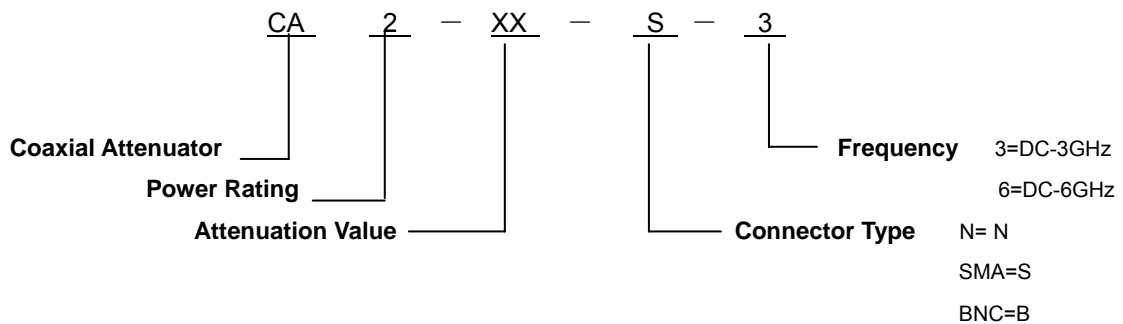

Coaxial Attenuators

Part Number: CA5-XX-S3-3

Electrical Specifications

- ✧ **Nominal Impedance:** 50 Ω
- ✧ **Power Rating:** 5W
- ✧ **Frequency:** DC-3GHz
- ✧ **VSWR (Max.):** 1.20:1
- ✧ **Attenuation & Tol. :**
 - 1-10dB ±0.6dB
 - 11-20dB ±0.8dB
 - 21-30dB ±1.0dB
- ✧ **Connector Type:** SMA(Male/Female)
- ✧ **Operating Temperature:** -55℃ to +85℃
- ✧ **Dimension:** Φ 15.5*32mm
- ✧ **Tolerance:** ±2%
- ✧ **Net Weight:** 8.8g
- ✧ **RoHS Compliant**

Outline Drawing (mm)

HOW TO ORDER

Coaxial Attenuators

Part Number: CA5-XX-S3-8

Electrical Specifications

- ✧ **Nominal Impedance:** 50 Ω
- ✧ **Power Rating:** 5W
- ✧ **Frequency:** DC-8GHz
- ✧ **VSWR (Max.):** 1.30:1
- ✧ **Attenuation & Tol. :**
 - 1-10dB ±0.6dB
 - 11-20dB ±0.8dB
 - 21-30dB ±1.0dB
- ✧ **Connector Type:** SMA(Male/Female)
- ✧ **Operating Temperature:** -55℃ to +85℃
- ✧ **Dimension:** Φ 15.5*32mm
- ✧ **Tolerance:** ±2%
- ✧ **Net Weight:** 8.8g
- ✧ **RoHS Compliant**

Outline Drawing (mm)

HOW TO ORDER

Coaxial Attenuators

Part Number: CA5-XX-S3-12.4

Electrical Specifications

- ✧ **Nominal Impedance:** 50 Ω
- ✧ **Power Rating:** 5W
- ✧ **Frequency:** DC-12.4GHz
- ✧ **VSWR (Max.):** 1.40:1
- ✧ **Attenuation & Tol. :**
 - 1-10dB ±0.8dB
 - 11-20dB ±0.8dB
 - 21-30dB ±1.0dB
- ✧ **Connector Type:** SMA(Male/Female)
- ✧ **Operating Temperature:** -55℃ to +85℃
- ✧ **Dimension:** Φ 15.5*32mm
- ✧ **Tolerance:** ±2%
- ✧ **Net Weight:** 8.8g
- ✧ **RoHS Compliant**

Outline Drawing (mm)

HOW TO ORDER

Coaxial Attenuators

Part Number: CA5-XX-S3-18

Electrical Specifications

- ✧ **Nominal Impedance:** 50 Ω
- ✧ **Power Rating:** 5W
- ✧ **Frequency:** DC-18GHz
- ✧ **VSWR (Max.):** 1.45:1
- ✧ **Attenuation & Tol. :**
 - 1-10dB ±0.9dB
 - 11-20dB ±1.1dB
 - 21-30dB ±1.1dB
- ✧ **Connector Type:** SMA(Male/Female)
- ✧ **Operating Temperature:** -55℃ to +85℃
- ✧ **Dimension:** Φ 15.5*32mm
- ✧ **Tolerance:** ±2%
- ✧ **Net Weight:** 8.8g
- ✧ **RoHS Compliant**