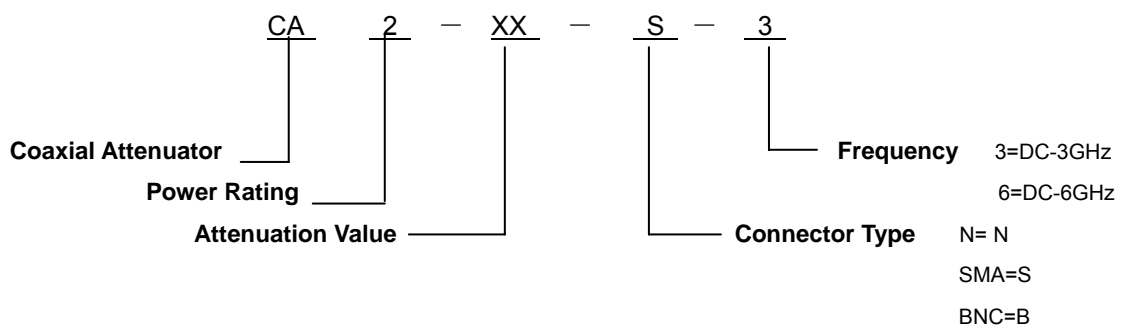

Coaxial Attenuators

Part Number: CA5-XX-S3-3

Electrical Specifications

- ✧ **Nominal Impedance:** 50 Ω
- ✧ **Power Rating:** 5W
- ✧ **Frequency:** DC-3GHz
- ✧ **VSWR (Max.):** 1.20:1
- ✧ **Attenuation & Tol. :**
 - 1-10dB ±0.6dB
 - 11-20dB ±0.8dB
 - 21-30dB ±1.0dB
- ✧ **Connector Type:** SMA(Male/Female)
- ✧ **Operating Temperature:** -55℃ to +85℃
- ✧ **Dimension:** Φ 15.5*32mm
- ✧ **Tolerance:** ±2%
- ✧ **Net Weight:** 8.8g
- ✧ **RoHS Compliant**

Outline Drawing (mm)

HOW TO ORDER

Coaxial Attenuators

Part Number: CA5-XX-S3-8

Electrical Specifications

- ✧ **Nominal Impedance:** 50 Ω
- ✧ **Power Rating:** 5W
- ✧ **Frequency:** DC-8GHz
- ✧ **VSWR (Max.):** 1.30:1
- ✧ **Attenuation & Tol. :**
 - 1-10dB ±0.6dB
 - 11-20dB ±0.8dB
 - 21-30dB ±1.0dB
- ✧ **Connector Type:** SMA(Male/Female)
- ✧ **Operating Temperature:** -55℃ to +85℃
- ✧ **Dimension:** Φ 15.5*32mm
- ✧ **Tolerance:** ±2%
- ✧ **Net Weight:** 8.8g
- ✧ **RoHS Compliant**

Outline Drawing (mm)

HOW TO ORDER

Coaxial Attenuators

Part Number: CA5-XX-S3-12.4

Electrical Specifications

- ✧ **Nominal Impedance:** 50 Ω
- ✧ **Power Rating:** 5W
- ✧ **Frequency:** DC-12.4GHz
- ✧ **VSWR (Max.):** 1.40:1
- ✧ **Attenuation & Tol. :**
 - 1-10dB ±0.8dB
 - 11-20dB ±0.8dB
 - 21-30dB ±1.0dB
- ✧ **Connector Type:** SMA(Male/Female)
- ✧ **Operating Temperature:** -55℃ to +85℃
- ✧ **Dimension:** Φ 15.5*32mm
- ✧ **Tolerance:** ±2%
- ✧ **Net Weight:** 8.8g
- ✧ **RoHS Compliant**

Outline Drawing (mm)

HOW TO ORDER

Coaxial Attenuators

Part Number: CA5-XX-S3-18

Electrical Specifications

- ✧ **Nominal Impedance:** 50 Ω
- ✧ **Power Rating:** 5W
- ✧ **Frequency:** DC-18GHz
- ✧ **VSWR (Max.):** 1.45:1
- ✧ **Attenuation & Tol. :**
 - 1-10dB ±0.9dB
 - 11-20dB ±1.1dB
 - 21-30dB ±1.1dB
- ✧ **Connector Type:** SMA(Male/Female)
- ✧ **Operating Temperature:** -55℃ to +85℃
- ✧ **Dimension:** Φ 15.5*32mm
- ✧ **Tolerance:** ±2%
- ✧ **Net Weight:** 8.8g
- ✧ **RoHS Compliant**