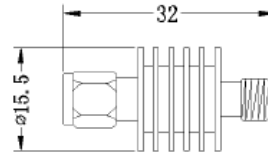

Outline Drawing (mm)

HOW TO ORDER

Coaxial Attenuators

Part Number: CA5-XX-S3-8

Electrical Specifications

- ✧ **Nominal Impedance:** 50 Ω
- ✧ **Power Rating:** 5W
- ✧ **Frequency:** DC-8GHz
- ✧ **VSWR (Max.):** 1.30:1
- ✧ **Attenuation & Tol. :**
 - 1-10dB ±0.6dB
 - 11-20dB ±0.8dB
 - 21-30dB ±1.0dB
- ✧ **Connector Type:** SMA(Male/Female)
- ✧ **Operating Temperature:** -55℃ to +85℃
- ✧ **Dimension:** Φ 15.5*32mm
- ✧ **Tolerance:** ±2%
- ✧ **Net Weight:** 8.8g
- ✧ **RoHS Compliant**

Outline Drawing (mm)

HOW TO ORDER

Coaxial Attenuators

Part Number: CA5-XX-S3-12.4

Electrical Specifications

- ✧ **Nominal Impedance:** 50 Ω
- ✧ **Power Rating:** 5W
- ✧ **Frequency:** DC-12.4GHz
- ✧ **VSWR (Max.):** 1.40:1
- ✧ **Attenuation & Tol. :**
 - 1-10dB ±0.8dB
 - 11-20dB ±0.8dB
 - 21-30dB ±1.0dB
- ✧ **Connector Type:** SMA(Male/Female)
- ✧ **Operating Temperature:** -55℃ to +85℃
- ✧ **Dimension:** Φ 15.5*32mm
- ✧ **Tolerance:** ±2%
- ✧ **Net Weight:** 8.8g
- ✧ **RoHS Compliant**

Outline Drawing (mm)

HOW TO ORDER

Coaxial Attenuators

Part Number: CA5-XX-S3-18

Electrical Specifications

- ✧ **Nominal Impedance:** 50 Ω
- ✧ **Power Rating:** 5W
- ✧ **Frequency:** DC-18GHz
- ✧ **VSWR (Max.):** 1.45:1
- ✧ **Attenuation & Tol. :**
 - 1-10dB ±0.9dB
 - 11-20dB ±1.1dB
 - 21-30dB ±1.1dB
- ✧ **Connector Type:** SMA(Male/Female)
- ✧ **Operating Temperature:** -55℃ to +85℃
- ✧ **Dimension:** Φ 15.5*32mm
- ✧ **Tolerance:** ±2%
- ✧ **Net Weight:** 8.8g
- ✧ **RoHS Compliant**

Outline Drawing (mm)

HOW TO ORDER