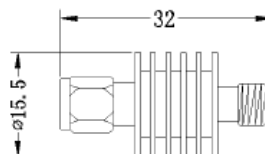

Coaxial Attenuators

Part Number: CA5-XX-S3-3

Electrical Specifications

- ✧ **Nominal Impedance:** 50 Ω
- ✧ **Power Rating:** 5W
- ✧ **Frequency:** DC-3GHz
- ✧ **VSWR (Max.):** 1.20:1
- ✧ **Attenuation & Tol. :**
 - 1-10dB ±0.6dB
 - 11-20dB ±0.8dB
 - 21-30dB ±1.0dB
- ✧ **Connector Type:** SMA(Male/Female)
- ✧ **Operating Temperature:** -55℃ to +85℃
- ✧ **Dimension:** Φ 15.5*32mm
- ✧ **Tolerance:** ±2%
- ✧ **Net Weight:** 8.8g
- ✧ **RoHS Compliant**

Outline Drawing (mm)

HOW TO ORDER

Coaxial Attenuators

Part Number: CA5-XX-S3-8

Electrical Specifications

- ✧ **Nominal Impedance:** 50 Ω
- ✧ **Power Rating:** 5W
- ✧ **Frequency:** DC-8GHz
- ✧ **VSWR (Max.):** 1.30:1
- ✧ **Attenuation & Tol. :**
 - 1-10dB ±0.6dB
 - 11-20dB ±0.8dB
 - 21-30dB ±1.0dB
- ✧ **Connector Type:** SMA(Male/Female)
- ✧ **Operating Temperature:** -55℃ to +85℃
- ✧ **Dimension:** Φ 15.5*32mm
- ✧ **Tolerance:** ±2%
- ✧ **Net Weight:** 8.8g
- ✧ **RoHS Compliant**

Outline Drawing (mm)

HOW TO ORDER

Coaxial Attenuators

Part Number: CA5-XX-S3-12.4

Electrical Specifications

- ✧ **Nominal Impedance:** 50 Ω
- ✧ **Power Rating:** 5W
- ✧ **Frequency:** DC-12.4GHz
- ✧ **VSWR (Max.):** 1.40:1
- ✧ **Attenuation & Tol. :**
 - 1-10dB ±0.8dB
 - 11-20dB ±0.8dB
 - 21-30dB ±1.0dB
- ✧ **Connector Type:** SMA(Male/Female)
- ✧ **Operating Temperature:** -55℃ to +85℃
- ✧ **Dimension:** Φ 15.5*32mm
- ✧ **Tolerance:** ±2%
- ✧ **Net Weight:** 8.8g
- ✧ **RoHS Compliant**

Outline Drawing (mm)

HOW TO ORDER

Coaxial Attenuators

Part Number: CA5-XX-S3-18

Electrical Specifications

- ✧ **Nominal Impedance:** 50 Ω
- ✧ **Power Rating:** 5W
- ✧ **Frequency:** DC-18GHz
- ✧ **VSWR (Max.):** 1.45:1
- ✧ **Attenuation & Tol. :**
 - 1-10dB ±0.9dB
 - 11-20dB ±1.1dB
 - 21-30dB ±1.1dB
- ✧ **Connector Type:** SMA(Male/Female)
- ✧ **Operating Temperature:** -55℃ to +85℃
- ✧ **Dimension:** Φ 15.5*32mm
- ✧ **Tolerance:** ±2%
- ✧ **Net Weight:** 8.8g
- ✧ **RoHS Compliant**